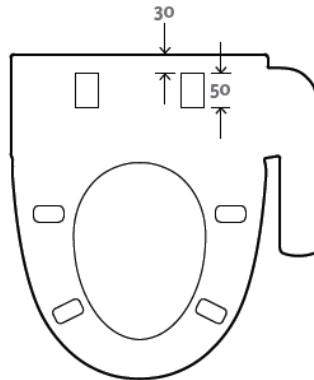

- Retrofit to Existing Toilets
- Compatible with Most Toilets
- Six Level Adjustment Nozzle
- Includes Check Valve, T-Connector, Water Inlet Hose, Seat Fixing Kit, Water Filter

KOHLER®

SEREN-BIDET KOHLER ENGLEEFIELD

Top View

Underside View

Compatible Toilet Pans

Note: Maximum user weight 120kg

NOTE: Complies with ATS 5200.051 Bidet Douche Seats and electrical safety standards AS/NZS 60335.2.84. Supplied with a low-medium hazard backflow protection device complying with AS/NZS 2845.1. The device must be installed in accordance with AS/NZS 3500.1