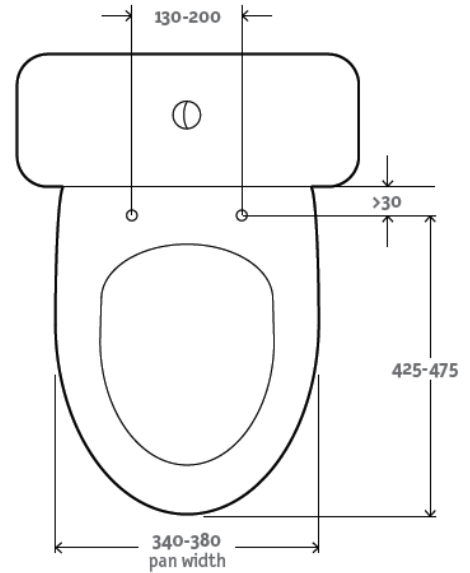

- Retrofit to Existing Toilets
- Compatible with Most Toilets
- Six Level Adjustment Nozzle
- Includes Check Valve, T-Connector, Water Inlet Hose, Seat Fixing Kit, Water Filter

KOHLER®

SEREN-BIDET KOHLER ENGLEEFIELD

Top View

Underside View

Compatible Toilet Pans

Note: Maximum user weight 120kg

NOTE: Complies with ATS 5200.051 Bidet Douche Seats and electrical safety standards AS/NZS 60335.2.84. Supplied with a low-medium hazard backflow protection device complying with AS/NZS 2845.1. The device must be installed in accordance with AS/NZS 3500.1