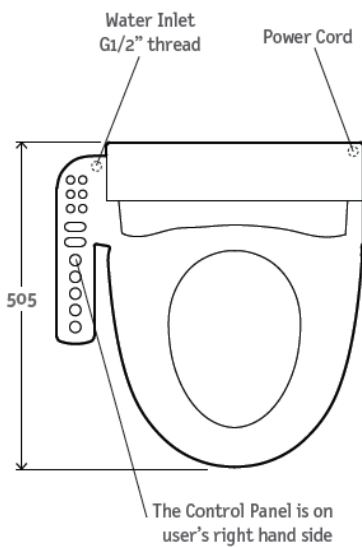

- Retrofit to Existing Toilets
- Compatible with Most Toilets
- Six Level Adjustment Nozzle
- Includes Check Valve, T-Connector, Water Inlet Hose, Seat Fixing Kit, Water Filter

KOHLER®

SEREN-BIDET KOHLER ENGLEEFIELD

Top View

Underside View

Compatible Toilet Pans

Note: Maximum user weight 120kg

NOTE: Complies with ATS 5200.051 Bidet Douche Seats and electrical safety standards AS/NZS 60335.2.84. Supplied with a low-medium hazard backflow protection device complying with AS/NZS 2845.1. The device must be installed in accordance with AS/NZS 3500.1