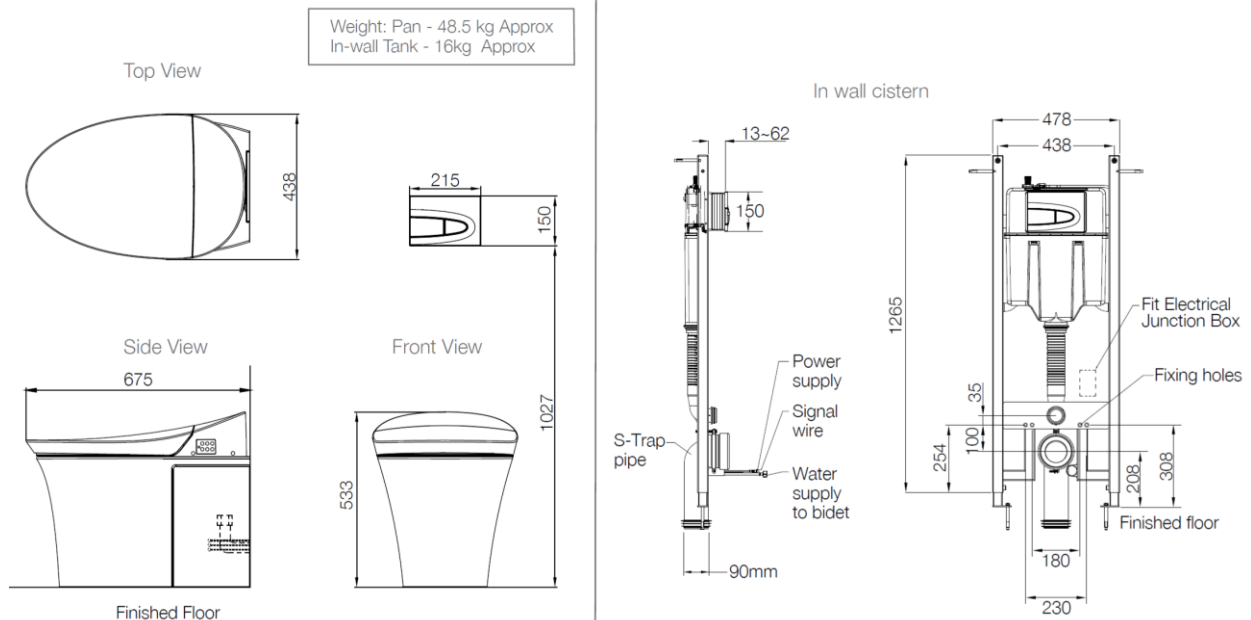

Technical Details